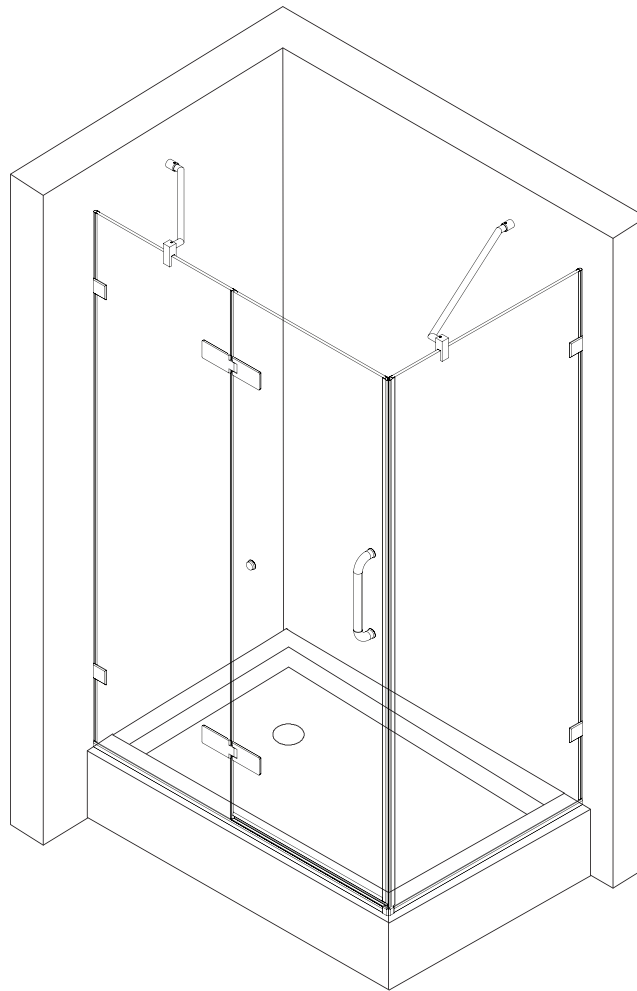

VIGO Monterey Rectangular Pivot Frameless Corner Shower Enclosure

VG06011

PRODUCT FEATURES

- Hinged door swings outward for walk-in shower entry
- Includes all mounting hardware
- Constructed from ANSI Z97.1, 16 CFR 1201-certified tempered glass for added safety
- MagnaLock™ Technology ensures door stays closed to prevent leaks
- High-quality stainless steel and solid brass hardware resists corrosion and tarnishing
- All VIGO Shower Doors feature a quality assured Limited Lifetime Warranty

* See website for detailed warranty information.

**Color swatches intended for reference only.

VIGO Monteray Rectangular Pivot Frameless Corner Shower Enclosure

VG06011

MEASUREMENTS

| Model / Modelo / Modèle | Overall Dimensions / Dimensiones totales / Dimensions hors tout | Walk-in Opening / Apertura sin cita previa / Ouverture sans rendez-vous |
|-------------------------|---|---|
| VG6011XXCL32 | 30 1/4" L x 30 1/4" W x 73 3/8" H | 20 1/4" |
| VG6011XXCL40 | 38 1/4" L x 30 1/4" W x 73 3/8" H | 23 7/16" |
| VG6011XXCL48 | 46" L x 30 1/4" W x 73 3/8" H | 24 1/4" |
| VG6011BNCL363 | 34 1/8" L x 34 1/8" W x 73 3/8" H | 23 7/16" |
| VG6011BNCL36 | 46" L x 34 1/8" W x 73 3/8" H | 24 1/4" |
| VG6011BNCL32W | 32 3/8" L x 32 3/8" W x 79 1/4" H | 20 1/4" |
| VG6011BNCL363W | 36 1/8" L x 36 1/8" W x 79 1/4" H | 23 7/16" |
| VG6011BNCL40WL | 40 1/4" L x 32 3/8" W x 79 1/4" H | 23 7/16" |
| VG6011BNCL48WL | 48 1/8" L x 32 3/8" W x 79 1/4" H | 24 1/4" |
| VG6011BNCL36WL | 48 1/8" L x 36 1/8" W x 79 1/4" H | 24 1/4" |
| VG6011BNCL40WR | 40 1/4" L x 32 3/8" W x 79 1/4" H | 23 7/16" |
| VG6011BNCL48WR | 48 1/8" L x 32 3/8" W x 79 1/4" H | 24 1/4" |
| VG6011BNCL36WR | 48 1/8" L x 36 1/8" W x 79 1/4" H | 24 1/4" |

FIG. 1A (GLASS CONFIGURATION DIAGRAM)